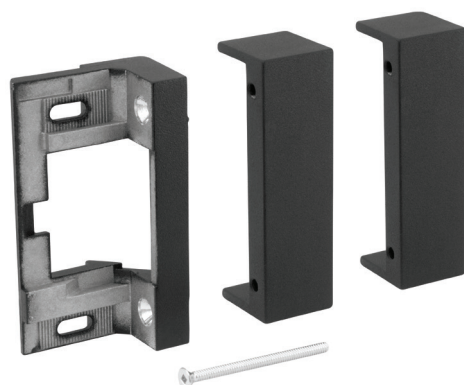

INSTALLATION

ES84 / ES86 SERIES ELECTRIC STRIKE LIP EXTENSIONS

Electric Strike Accessories

Extension Mounting Instructions For Center-Hung Doors or Deep-Reveal Frames

1" Extension
#6-32 x 1" Screws

2" Extension
#6-32 x 2" Screws

3" Extension
#6-32 x 3" Screws